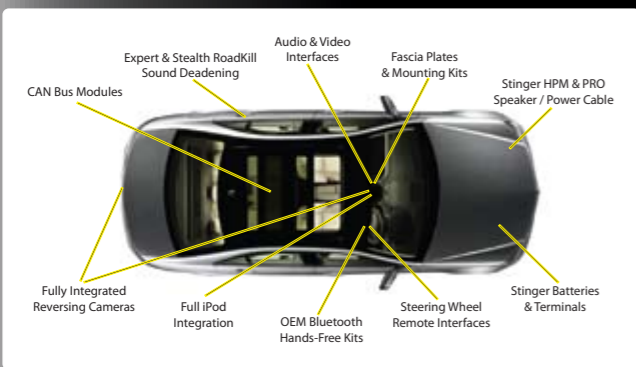

Reversing Aids

**UNIVERSAL
REAR MONITOR &
MINI CMOS CAMERA**
SSV SALE PRICE
$288

PARKING SENSORS
$375
FULLY INSTALLED

**VE COMMODORE
SERIES 2
REVERSE CAMERA**
$295
FITTED

SSV
**LARGE RANGE
OF CAMERAS
TO SUIT
FACTORY AUDIO**

Car Security

VGE
**KEYLESS ENTRY
SYSTEMS**
4 DOOR CENTRAL LOCK
2 x REMOTES
$95

VIPER 3105VR
**2 X REMOTES, SHOCK SENSOR,
DOORS/BOOT/BONNET
PROTECTION**
BATTERY BACK SIREN
SSV SALE PRICE
$275

VIPER 5901
**LCC 2 WAY SST REMOTE,
ENGINE START, SHOCK SENSOR,
DOORS/BOOT/BONNET
PROTECTION**
SSV SALE PRICE
$399

VIPER
COMING SOON TO
SSV
**ENGINE START VIA
IPHONE**
**ASK FOR IN-CAR
DEMONSTRATION**

UHF Communication

GME
TX3500
80 CHANNEL UHF
5 WATT
3 YEAR WARRANTY
$335

Uniden
UH7760NB
5 WATT
77 CHANNEL UHF
$388
BONUS AERIAL

Uniden
UH7700NB
5 WATT
77 CHANNEL UHF
SSV SALE PRICE
$249

SSV
**WE STOCK A
LARGE RANGE OF
HAND HELD UNITS,
AERIALS,
BRACKETS, etc**

Stinger

**IF THERE IS A SOLUTION,
STINGER HAS IT!**

**NEW STORE
GRAND
OPENING**
Friday 25th NOV
2011